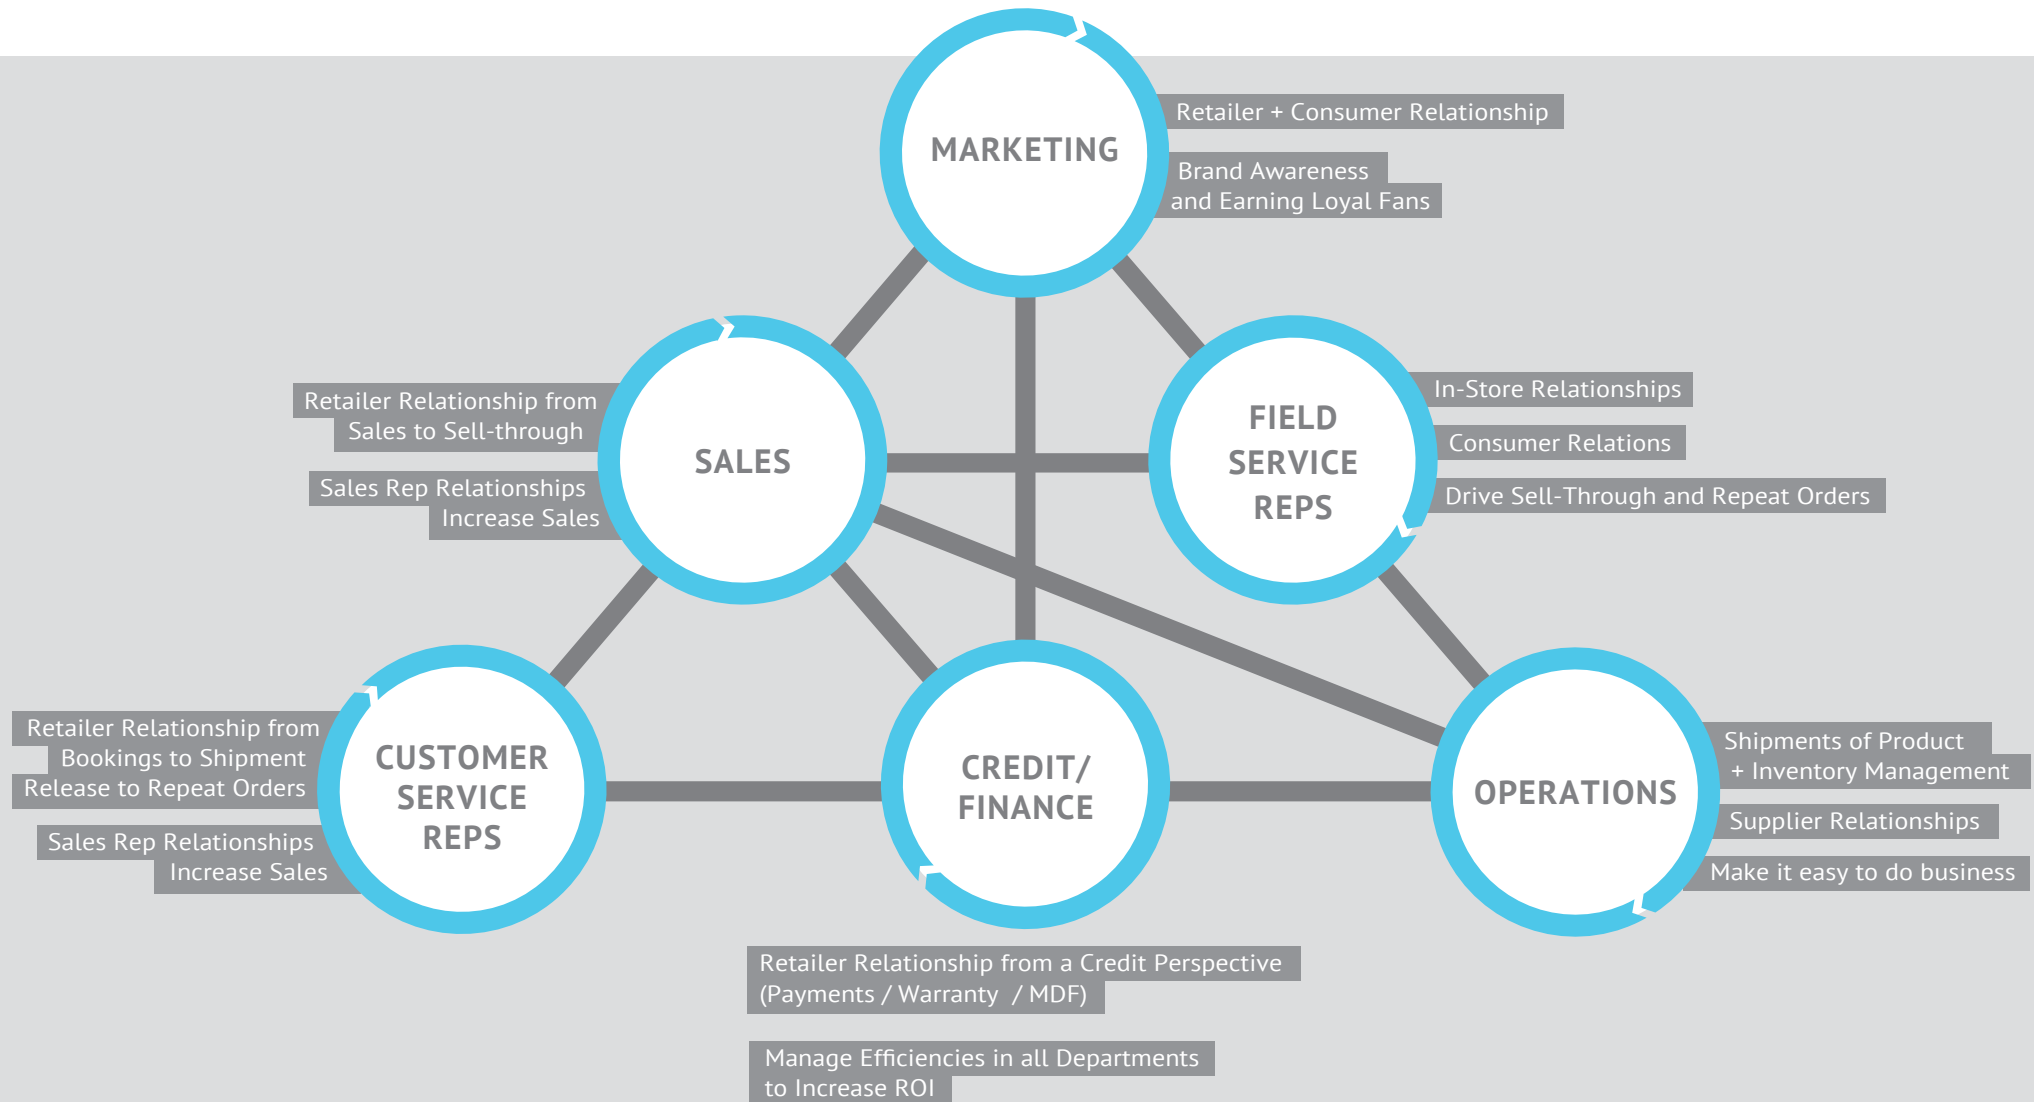

BRAND: Relationships Affect The Bottom Line

2016 (Revised September 2016)

HTDESIGNS

We bring your brand to life at retail and create a connection with your fans.

CONTACT US 905-829-5087 | info@htdesigns.ca